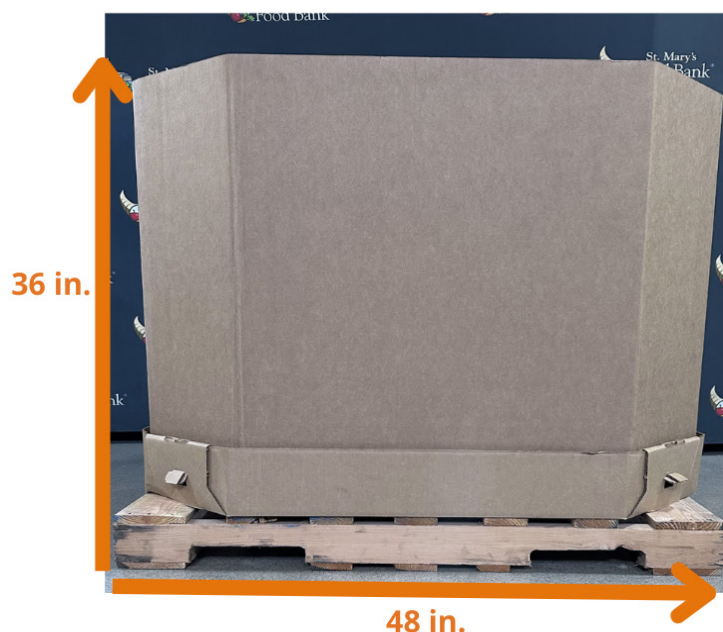

### **Small Bin** **Holds 500 cans**

- Ideal for large spaces
- Pallet included
- Must have a 48" clearance through all doorways
- St. Mary's will coordinate drop off and pick up

### **Large Bin** **Holds 1000 cans**

- Ideal for large spaces
- Pallet included
- Must have a 48" clearance through all doorways
- St. Mary's will coordinate drop off and pick up

**Learn more and get involved:**