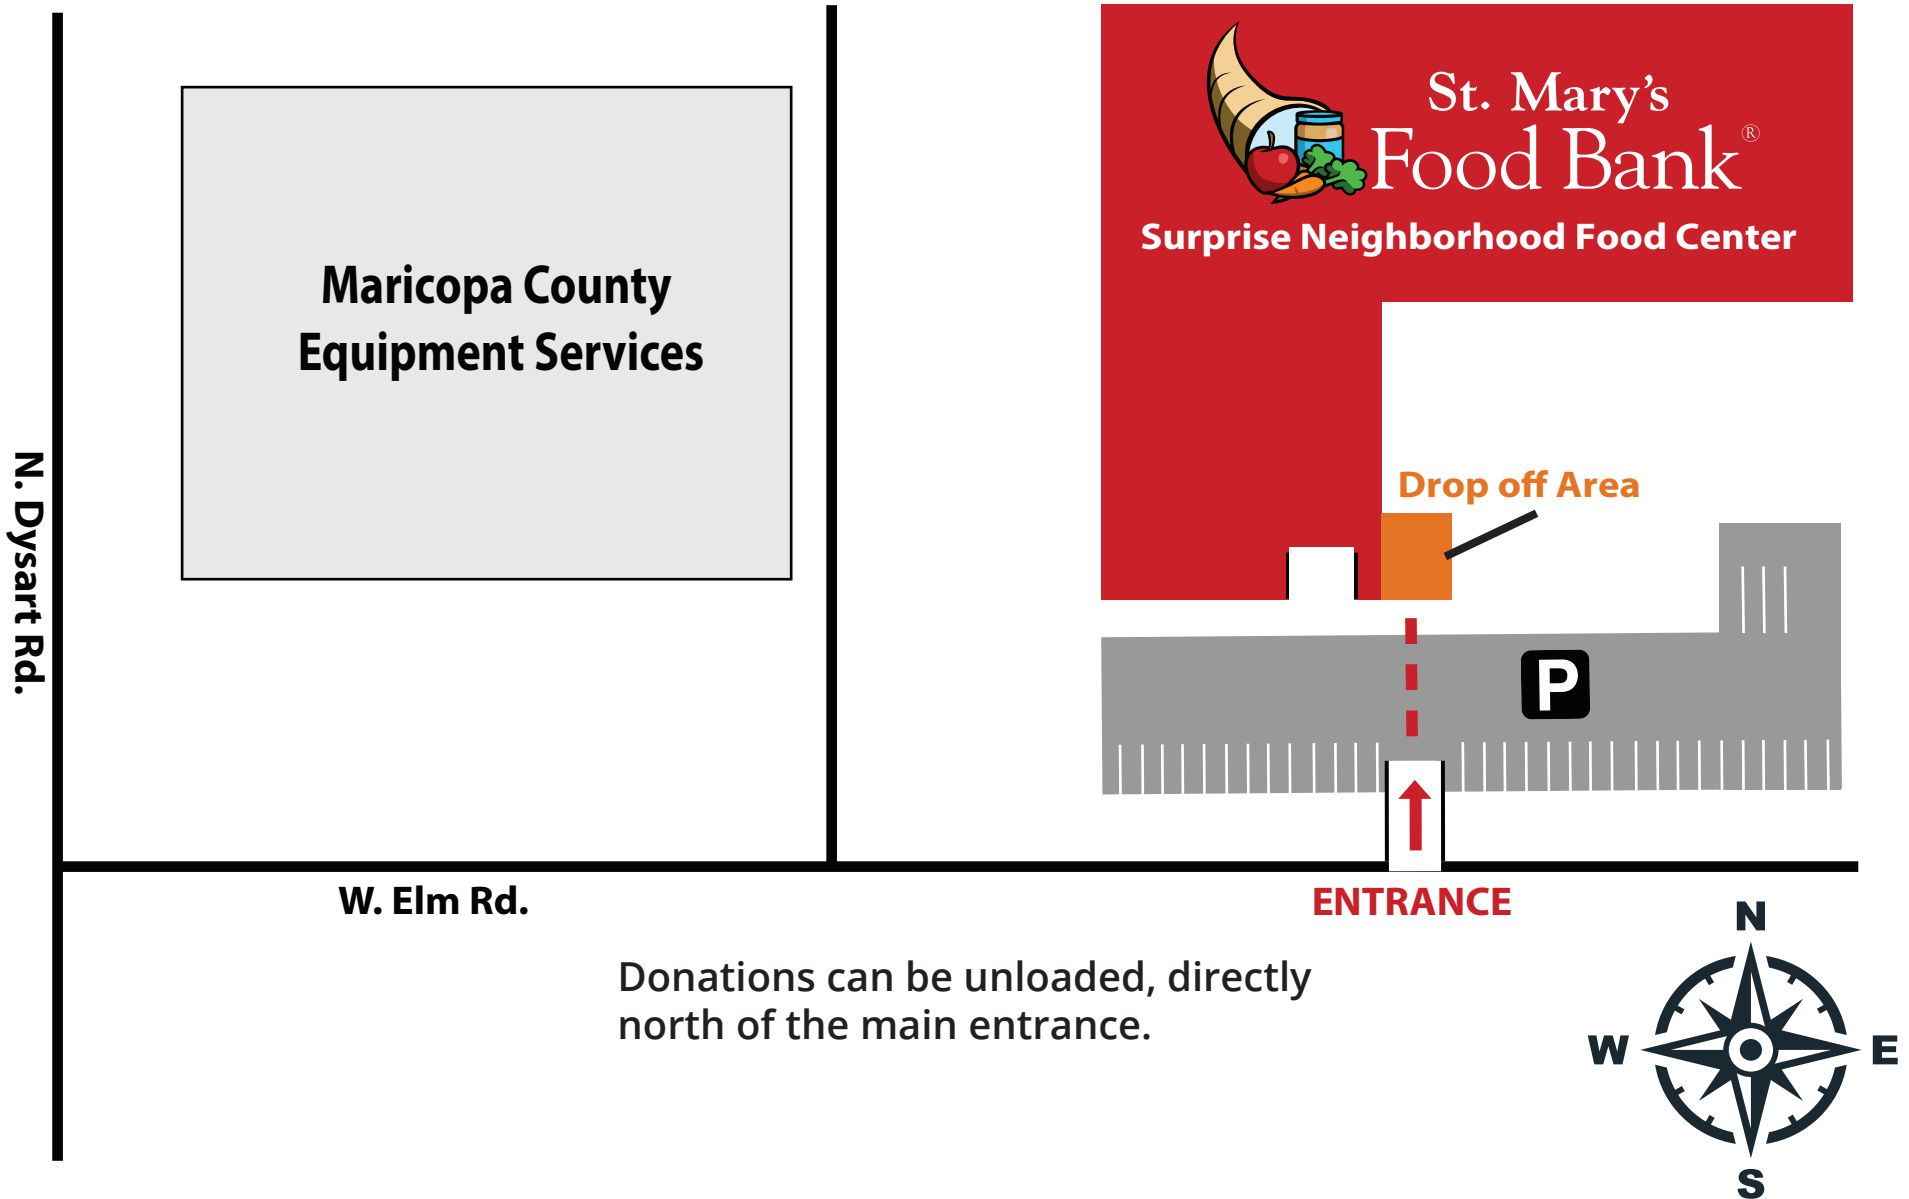

St. Mary's Food Bank - Surprise Neighborhood Food Center

13050 W. Elm Street

Surprise, AZ 85378

Monday - Friday, 7:30 a.m. - 2 p.m.

Saturday: By Appointment Only

Donations can be unloaded, directly north of the main entrance.